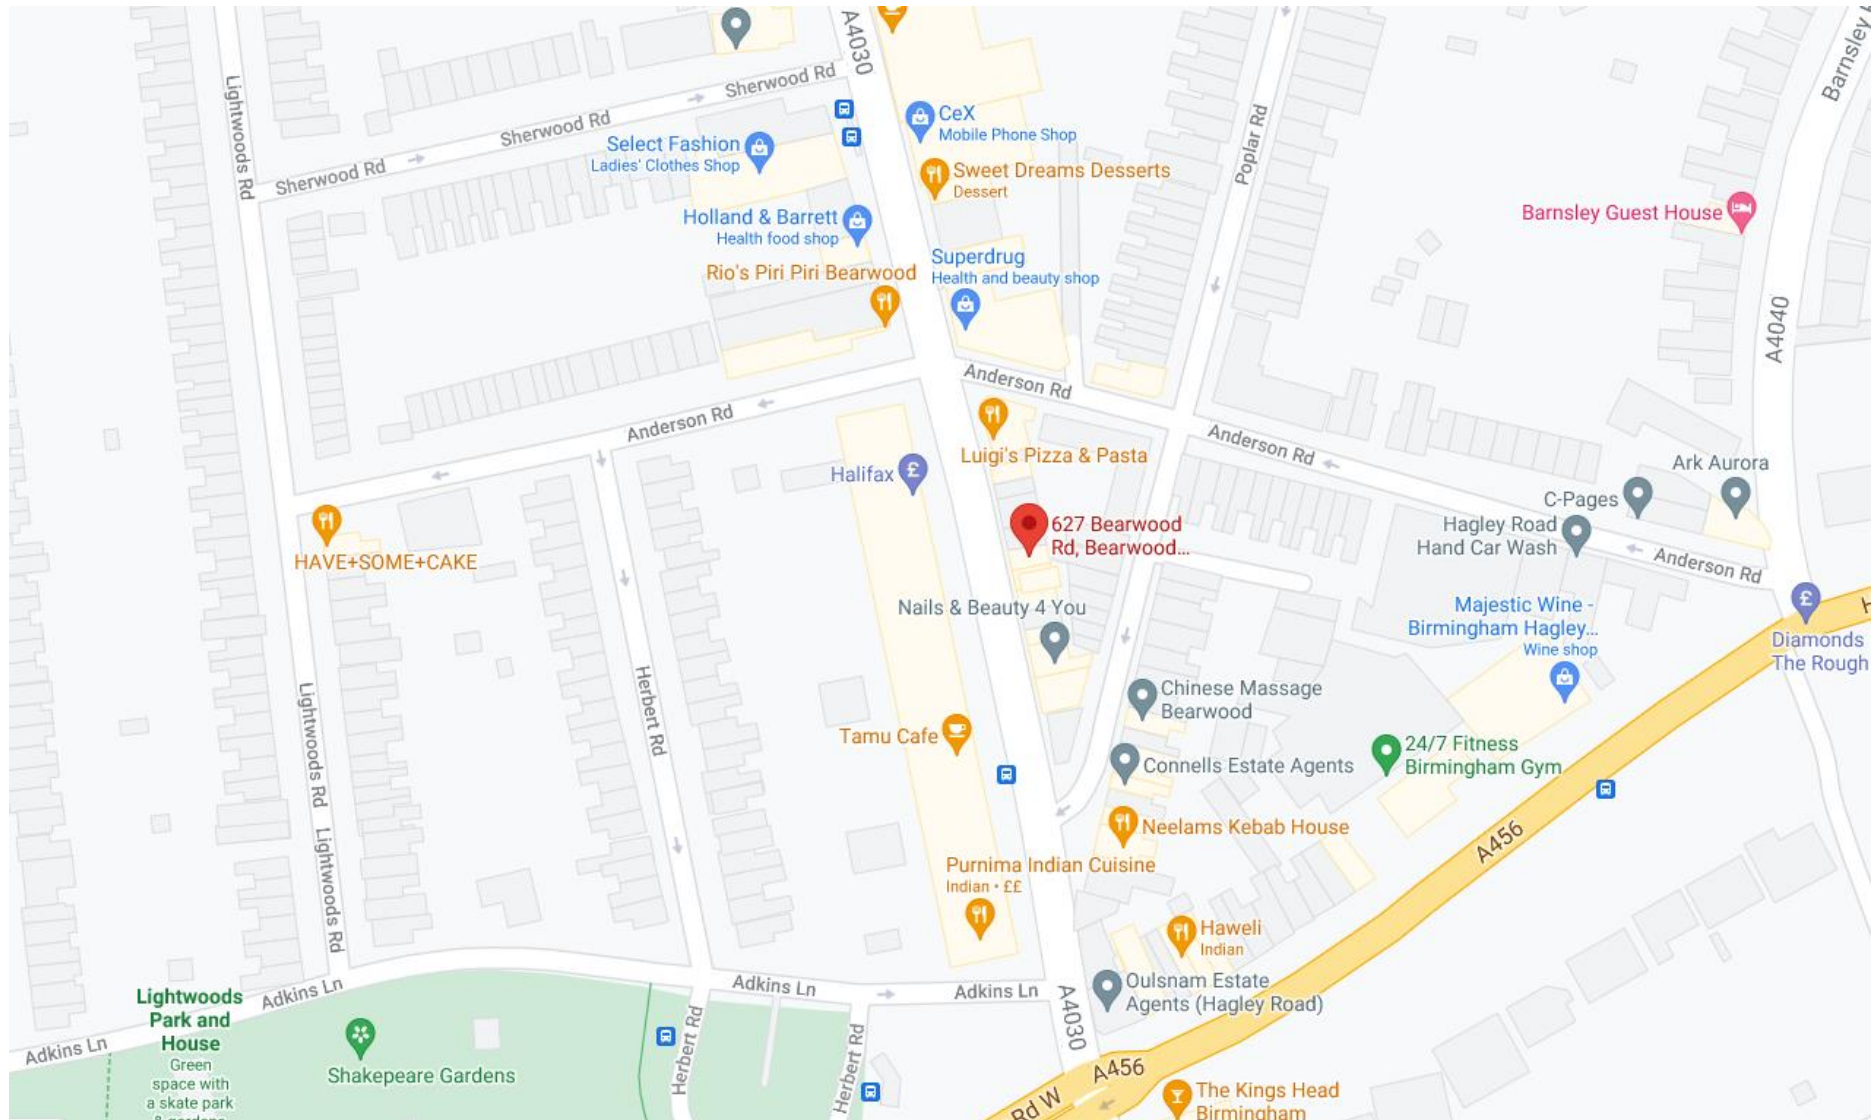

Appendix 5

Location Plan – at Dylans Drink Shop 627 Bearwood Road Smethwick B66 4BL

Appendix 5